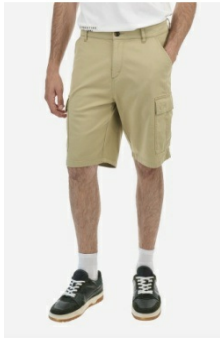

MAN BERMUDA COTTON TWILL
Style #: MAB002-TW536
Season: SS 2025
Wholesale: €69.20
M.S.R.P.: €239.00
Sizes: 30 - 38
Color: 07017

MAN BERMUDA COTTON TWILL
Style #: MAB002-TW536
Season: SS 2025
Wholesale: €69.20
M.S.R.P.: €239.00
Sizes: 30 - 38
Color: 04178