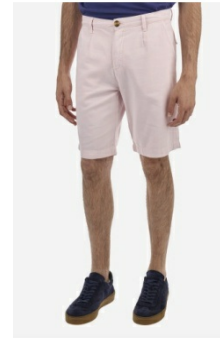

MAN BERMUDA COTTON LINEN TELA
Style #: MAB004-TL147
Season: SS 2025
Wholesale: €70.00
M.S.R.P.: €245.00
Sizes: 30 - 38
Color: 04178

MAN BERMUDA COTTON LINEN TELA
Style #: MAB004-TL147
Season: SS 2025
Wholesale: €70.00
M.S.R.P.: €245.00
Sizes: 30 - 38
Color: 05254

MAN BERMUDA COTTON LINEN TELA
Style #: MAB004-TL147
Season: SS 2025
Wholesale: €70.00
M.S.R.P.: €245.00
Sizes: 30 - 38
Color: 07017

MAN BERMUDA COTTON LINEN TELA
Style #: MAB004-TL147
Season: SS 2025
Wholesale: €70.00
M.S.R.P.: €245.00
Sizes: 30 - 38
Color: 07220