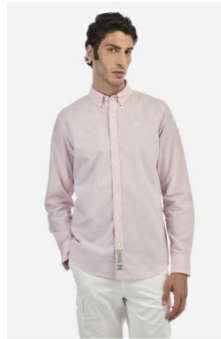

MAN SHIRT LIGHT COTTON LINEN
Style #: MAC006-TL141
Season: SS 2025
Wholesale: €63.60
M.S.R.P.: €219.00
Sizes: S - 4XL
Color: 07003

MAN SHIRT LIGHT COTTON LINEN
Style #: MAC006-TL141
Season: SS 2025
Wholesale: €63.60
M.S.R.P.: €219.00
Sizes: S - 4XL
Color: 05254