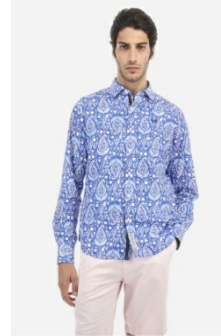

MAN SHIRT LIGHT POPELINE
Style #: MAC003-PP719
Season: SS 2025
Wholesale: €71.20
M.S.R.P.: €249.00
Sizes: S - 3XL
Color: F7059