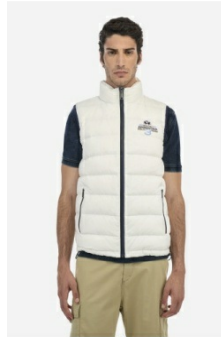

MAN OUTDOOR COTTON NYLON
Style #: MAO002-TL146
Season: SS 2025
Wholesale: €118.40
M.S.R.P.: €415.00
Sizes: S - 3XL
Color: 07017

MAN OUTDOOR CRINKLE NYLON
Style #: MAO003-PL039
Season: SS 2025
Wholesale: €111.90
M.S.R.P.: €389.00
Sizes: S - 3XL
Color: 07017

MAN OUTDOOR CRINKLE NYLON
Style #: MAO003-PL039
Season: SS 2025
Wholesale: €111.90
M.S.R.P.: €389.00
Sizes: S - 3XL
Color: 00001